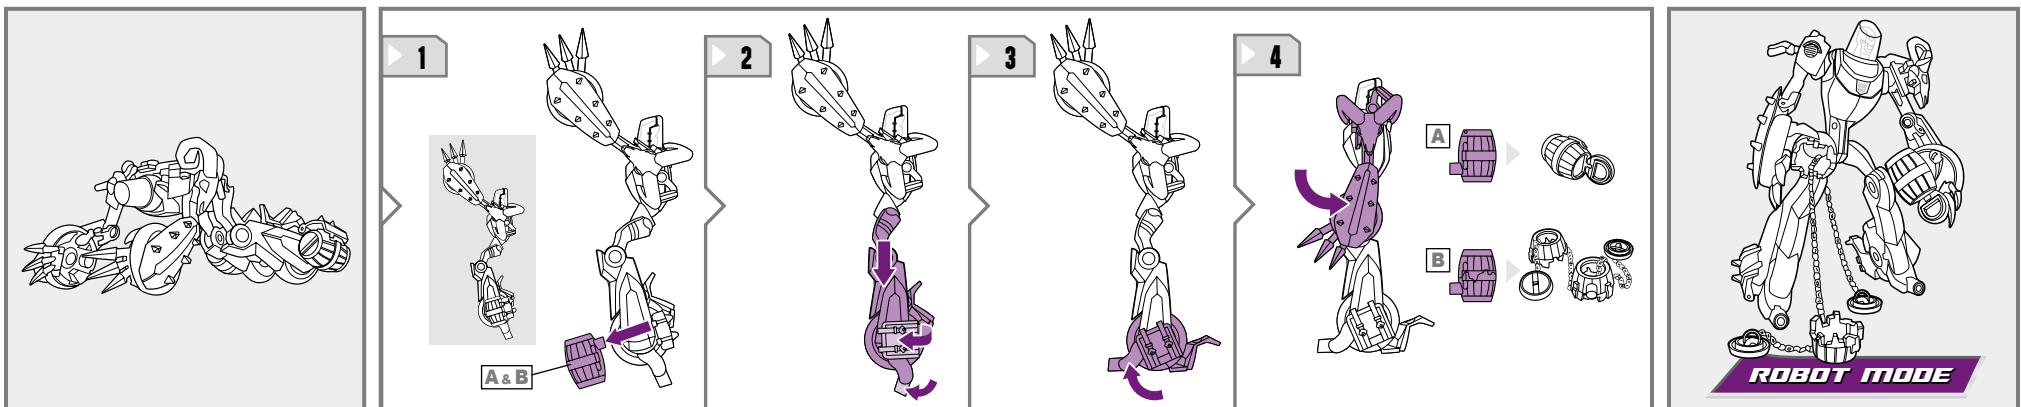

TRANSFORMERS ANIMATED

WARNING:

CHOKING HAZARD-Small parts.
Not for children under 3 years.

AGES 5+

92174/83462 Asst.

NOTE: Some parts are made to detach if excessive force is applied and are designed to be reattached if separation occurs. Adult supervision may be necessary for younger children.

CHANGING TO VEHICLE ATTACK MODE

CHANGING TO ROBOT

Some poses may require hand support.
© 2009 Hasbro. All rights reserved.
TM & © denote U.S. trademarks.
Manufactured under license from Tomy Company, Ltd.

Not suitable for children
under 3 years because of
small parts - choking hazard.

P/N 6955840000

TRANSFORMERS.COM

REVERSE ORDER OF INSTRUCTIONS TO
CONVERT BACK INTO VEHICLE.