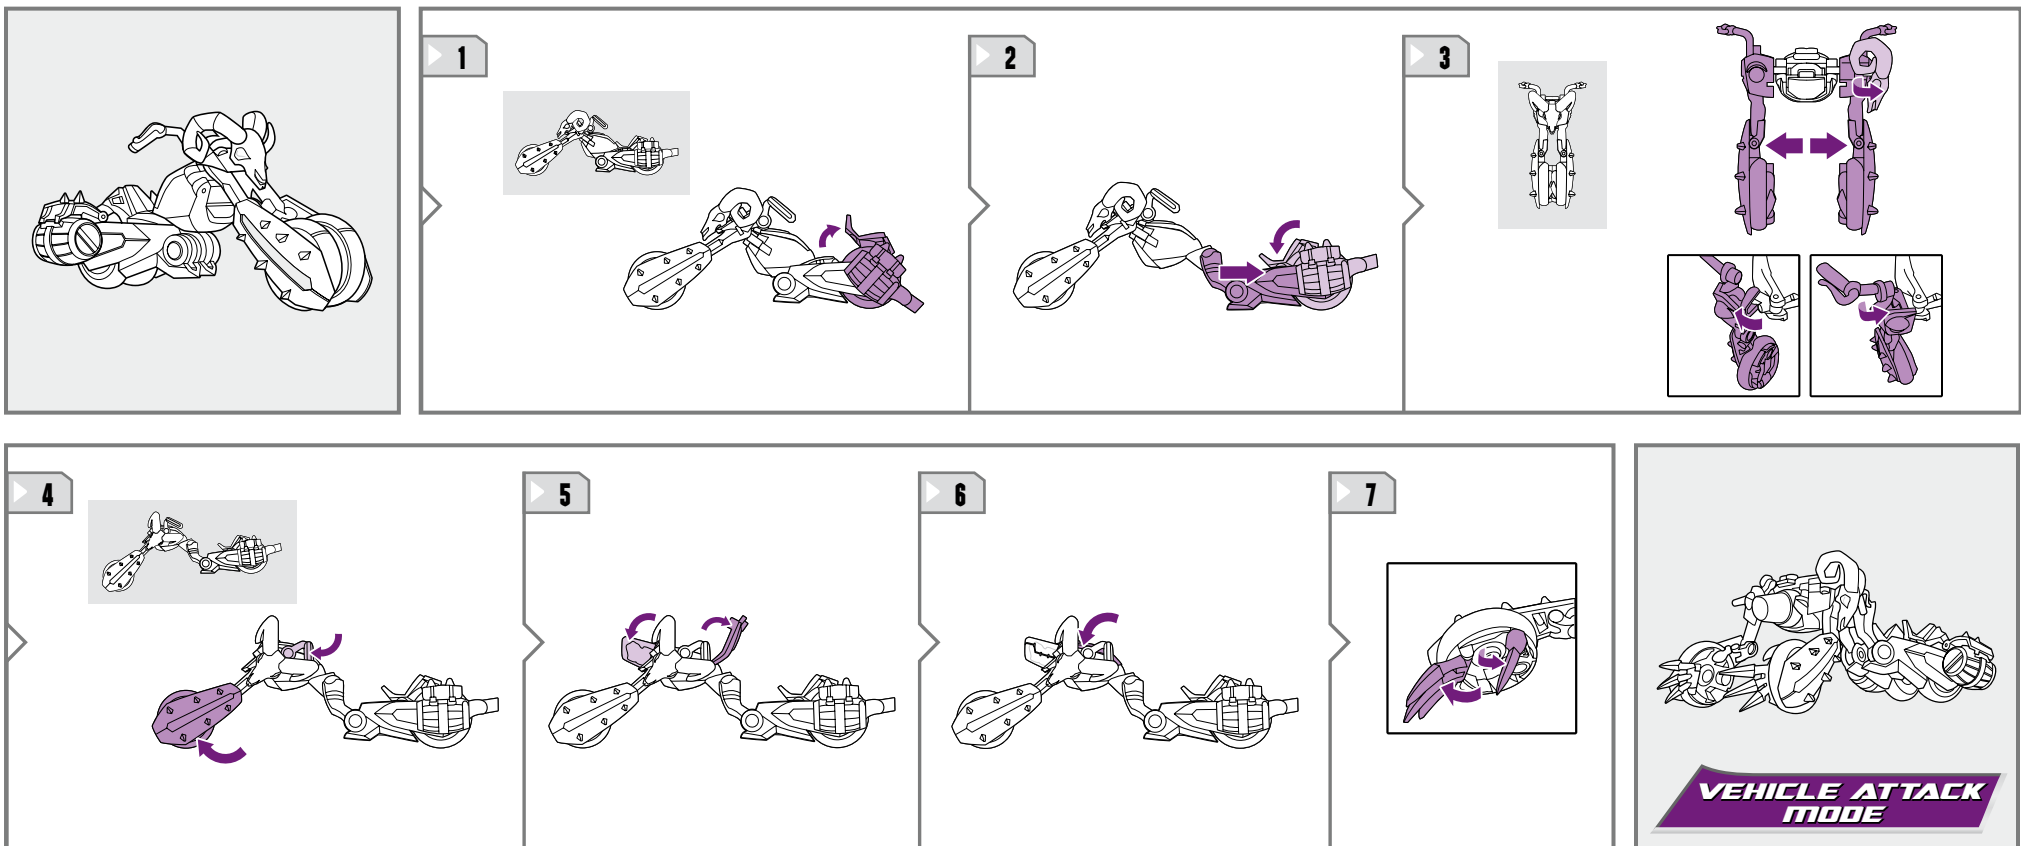

TRANSFORMERS ANIMATED

WARNING:

CHOKING HAZARD-Small parts.
Not for children under 3 years.

AGES 5+

92174/83462 Asst.

NOTE: Some parts are made to detach if excessive force is applied and are designed to be reattached if separation occurs. Adult supervision may be necessary for younger children.

CHANGING TO VEHICLE ATTACK MODE

CHANGING TO ROBOT

Some poses may require hand support.
© 2009 Hasbro. All rights reserved.
TM & © denote U.S. trademarks.
Manufactured under license from Tomy Company, Ltd.

Not suitable for children
under 3 years because of
small parts - choking hazard.

P/N 6955840000

TRANSFORMERS.COM

REVERSE ORDER OF INSTRUCTIONS TO
CONVERT BACK INTO VEHICLE.